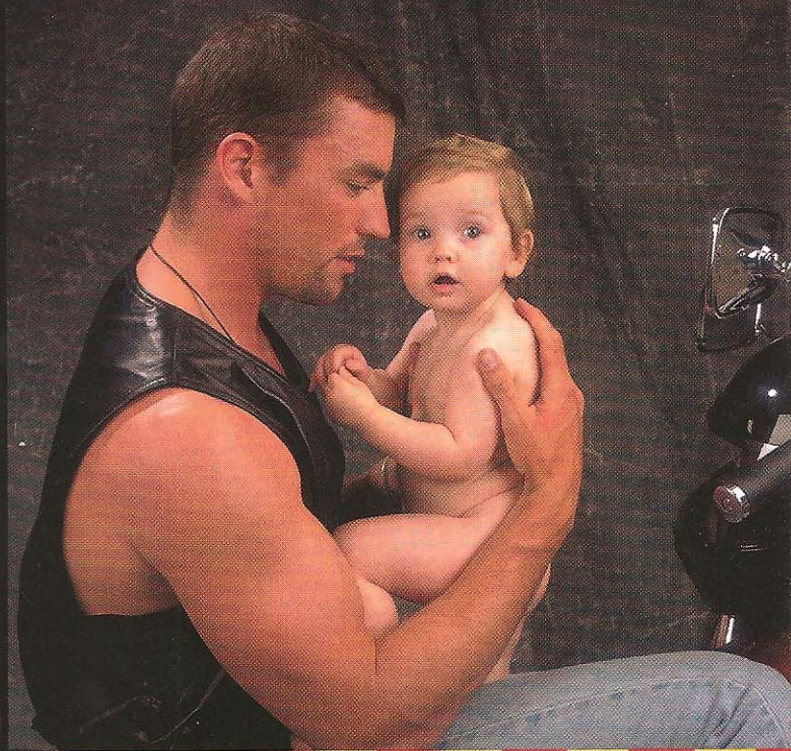

MOTORCYCLE

SAFETY

↑ Lift & Peel Label ↑

We care about you. Sign up for a Motorcycle Safety Foundation rider course (for info call 1-800-446-9227). Ride with your headlight on and watch out for the other person. Always wear a helmet, proper eye wear, and appropriate clothing. Insist your passenger does too.

You're Not a Kid Anymore

MOTORCYCLE

SAFETY

U.S. Department of Transportation
National Highway Traffic Safety
Administration